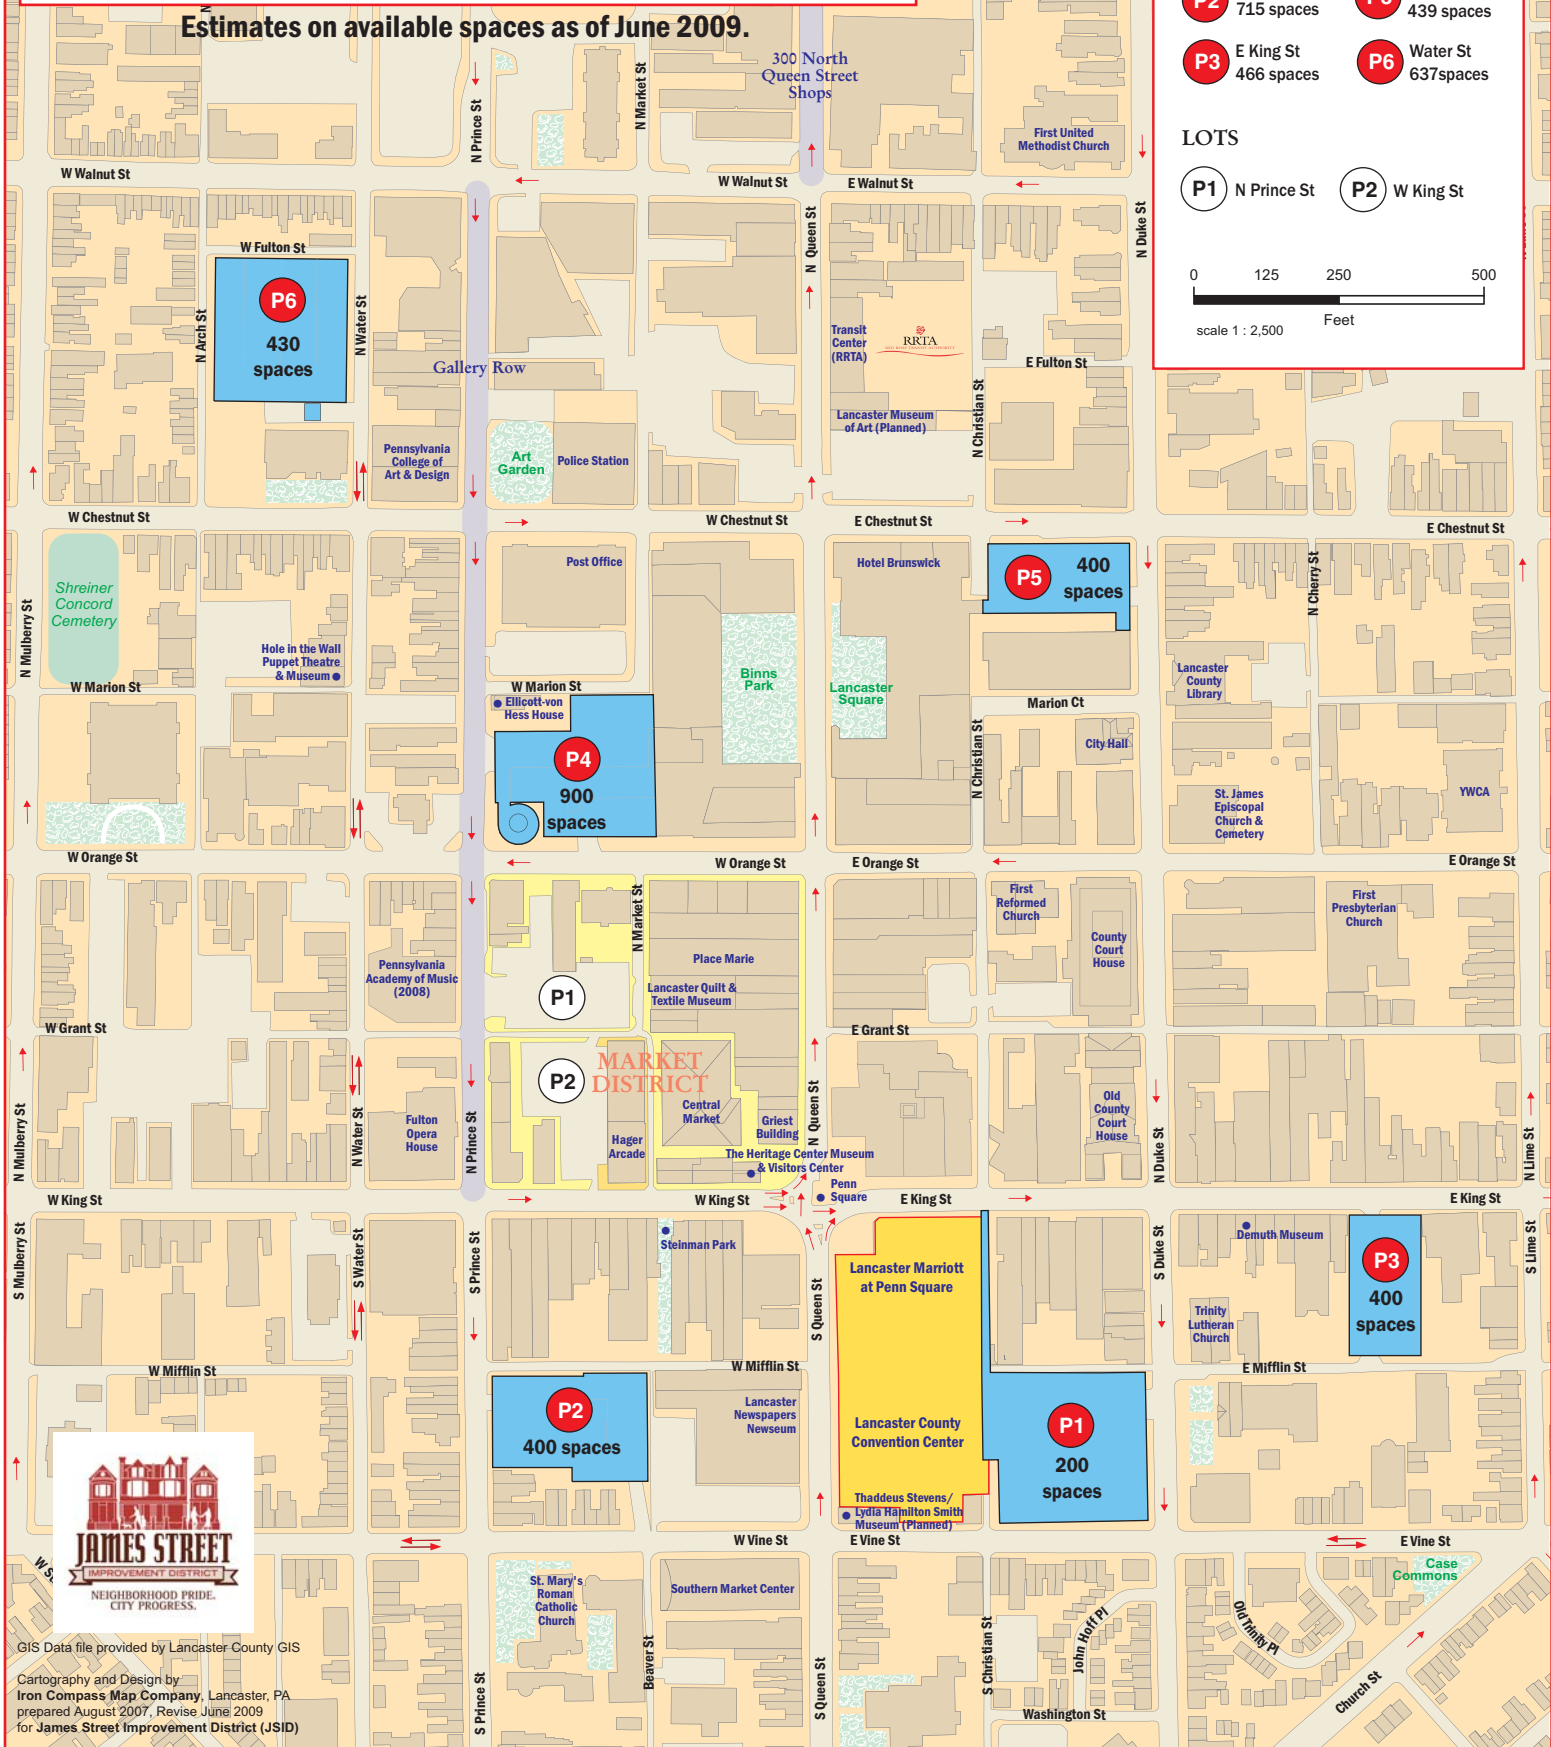

LANCASTER COUNTY CONVENTION CENTER DOWNTOWN LANCASTER PARKING Weekend Availability (Saturday-Sunday)

Estimates on available spaces as of June 2009.

CITY OF LANCASTER DOWNTOWN PARKING GARAGES AND LOTS

GARAGES

- P1** Penn Sq 568 spaces
- P2** Central Garage 715 spaces
- P3** E King St 466 spaces
- P4** Prince St 1150 spaces
- P5** Duke St 439 spaces
- P6** Water St 637 spaces

LOTS

- L1** N Prince St
- L2** W King St

GIS Data file provided by Lancaster County GIS

Cartography and Design by
Iron Compass Map Company, Lancaster, PA
prepared August 2007, Revise June 2009
for James Street Improvement District (JSID)